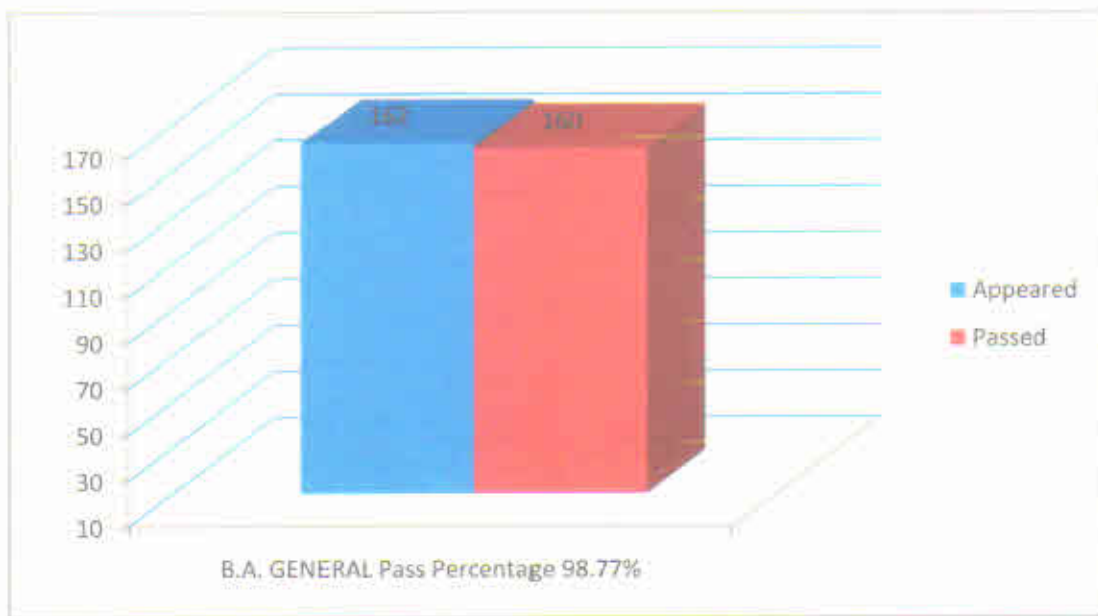

RESULT ANALYSIS SESSION- 2021-22

B. Saha
Principal
Purbasthali College
Parulia, Purba Bardhaman.

PURBASTHALI COLLEGE

ESTD: 2009

Vill + P.O:-Parulia, Dist:- Burdwan,Pin No-713513

Contact No. 8617647363 / 03454-264666