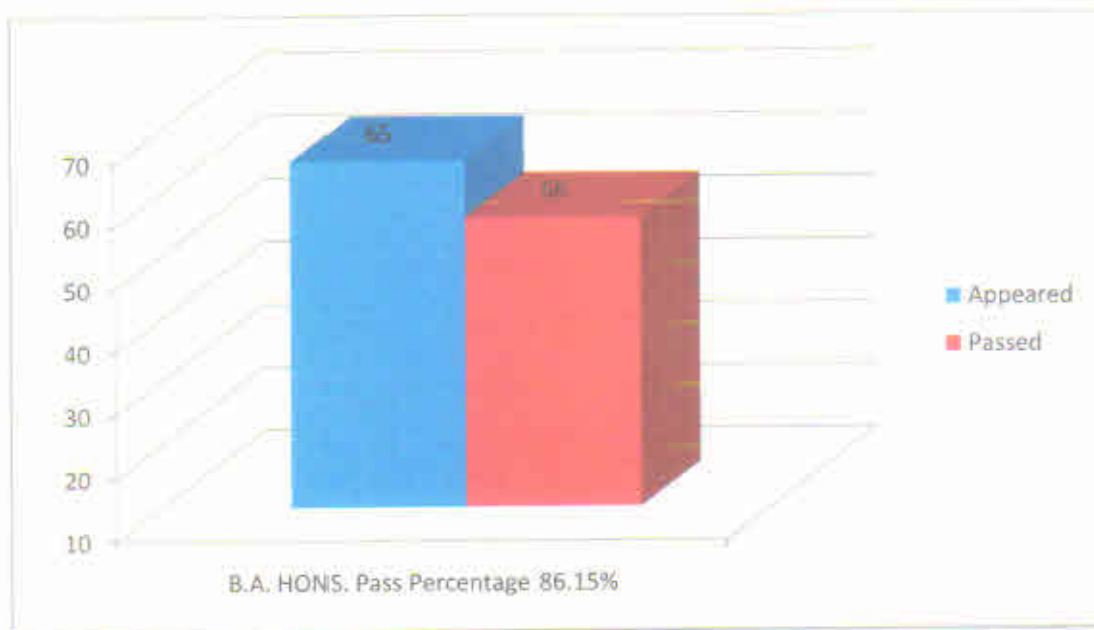

PURBASTHALI COLLEGE

ESTD: 2009

Vill + P.O:-Parulia, Dist:- Burdwan, Pin No-713513

Contact No. 8617647363 / 03454-264666

Email :- purbasthalicollege@gmail.com, Visit us : www.purbasthalicollege.com

RESULT ANALYSIS SESSION- 2022-23

B. Saha
Principal
Purbasthali College
Parulia, Purba Bardhaman.