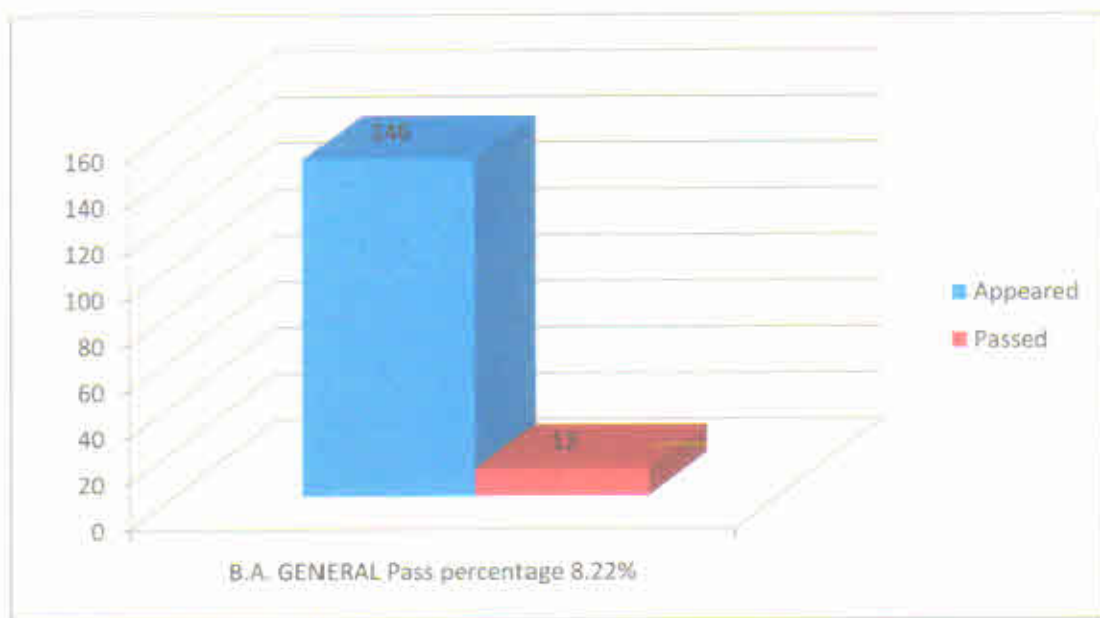

PURBASTHALI COLLEGE

ESTD: 2009

Vill + P.O:-Parulia, Dist:- Burdwan,Pin No-713513

Contact No. 8617647363 / 03454-264666

Email :- purbasthalcollege@gmail.com, Visit us : www.purbasthalcollege.com

RESULT ANALYSIS SESSION- 2018-19