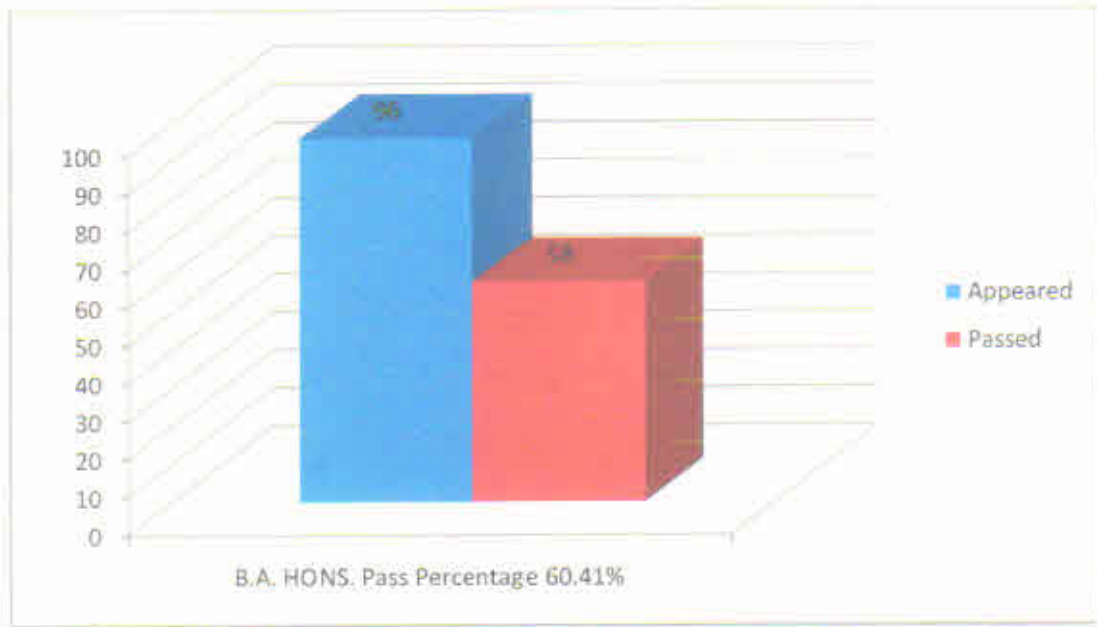

PURBASTHALI COLLEGE

ESTD: 2009

Vill + P.O:-Parulia, Dist:- Burdwan,Pin No-713513

Contact No. 8617647363 / 03454-264666

Email :- purbasthalcollege@gmail.com, Visit us : www.purbasthalcollege.com

RESULT ANALYSIS SESSION- 2018-19