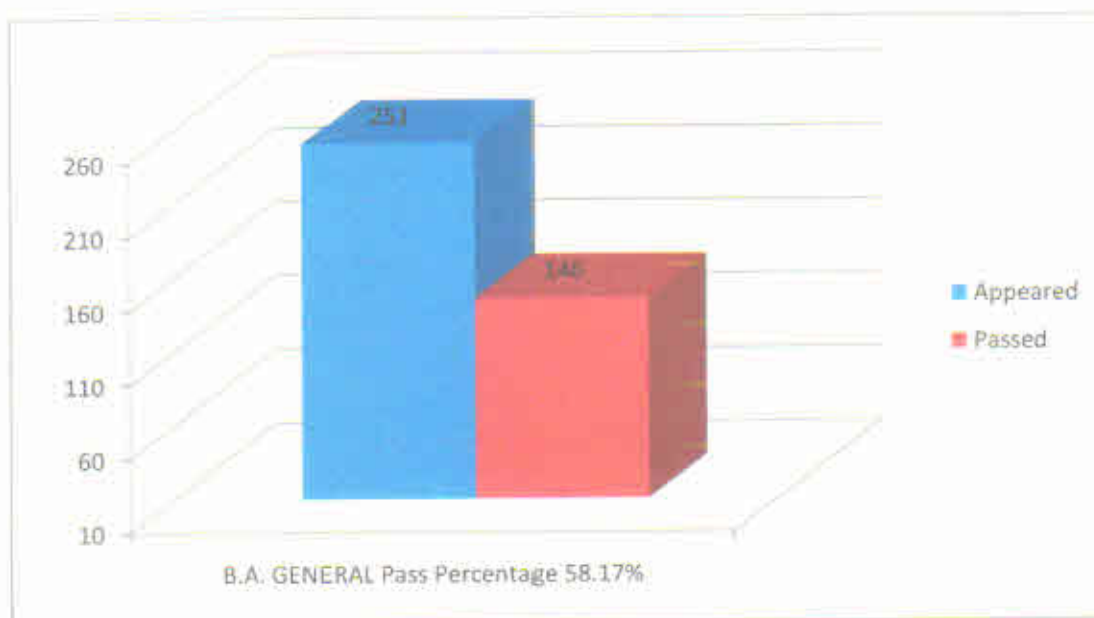

PURBASTHALI COLLEGE

ESTD: 2009

Vill + P.O:-Parulia, Dist:- Burdwan, Pin No-713513

Contact No. 8617647363 / 03454-264666

Email :- purbasthalicollege@gmail.com, Visit us : www.purbasthalicollege.com

RESULT ANALYSIS SESSION- 2022-23

B. Saha
Principal
Purbasthali College
Parulia, Purba Bardhaman.