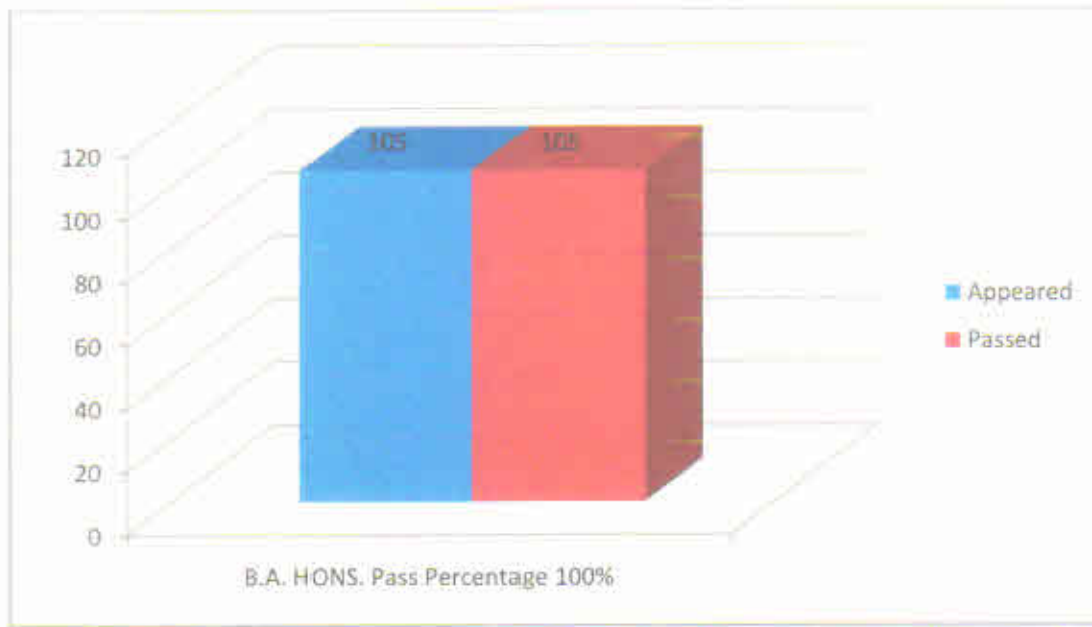

PURBASTHALI COLLEGE

ESTD: 2009

Vill + P.O:-Parulia, Dist:- Burdwan, Pin No-713513

Contact No. 8617647363 / 03454-264666

Email :- purbasthalicollege@gmail.com, Visit us : www.purbasthalicollege.com

RESULT ANALYSIS SESSION- 2019-20

B. Saha
Principal
Purbasthali College
Parulia, Purba Bardhaman.