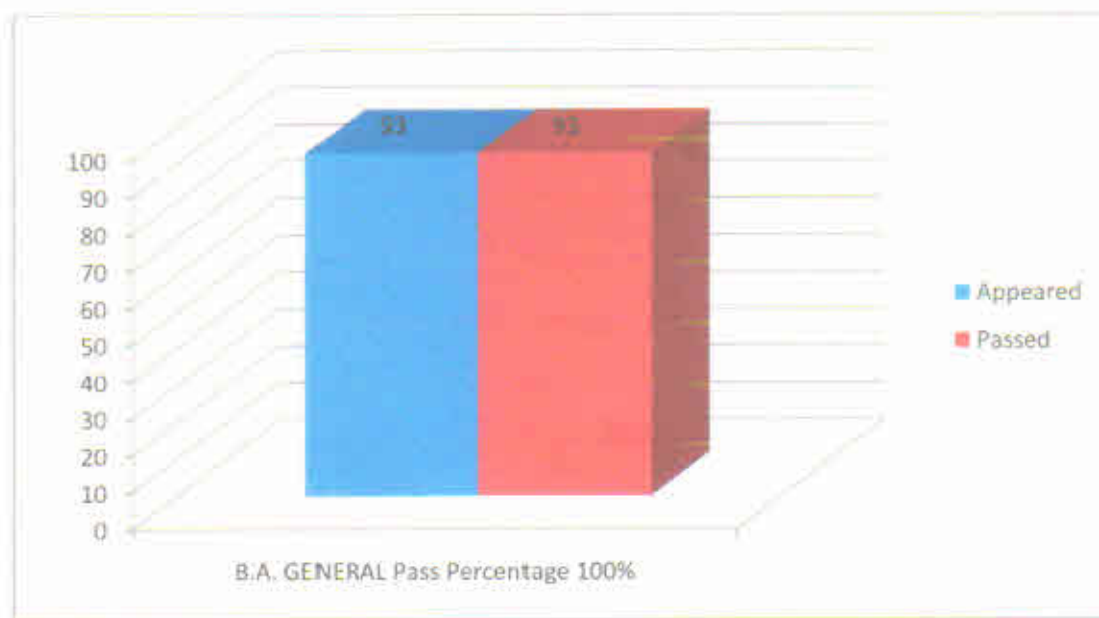

PURBASTHALI COLLEGE

ESTD: 2009

Vill + P.O:-Parulia, Dist:- Burdwan, Pin No-713513

Contact No. 8617647363 / 03454-264666

Email :- purbasthalicollege@gmail.com, Visit us : www.purbasthalicollege.com

RESULT ANALYSIS SESSION- 2019-20

B. Saha
Principal
Purbasthali College
Parulia, Purba Bardhaman.