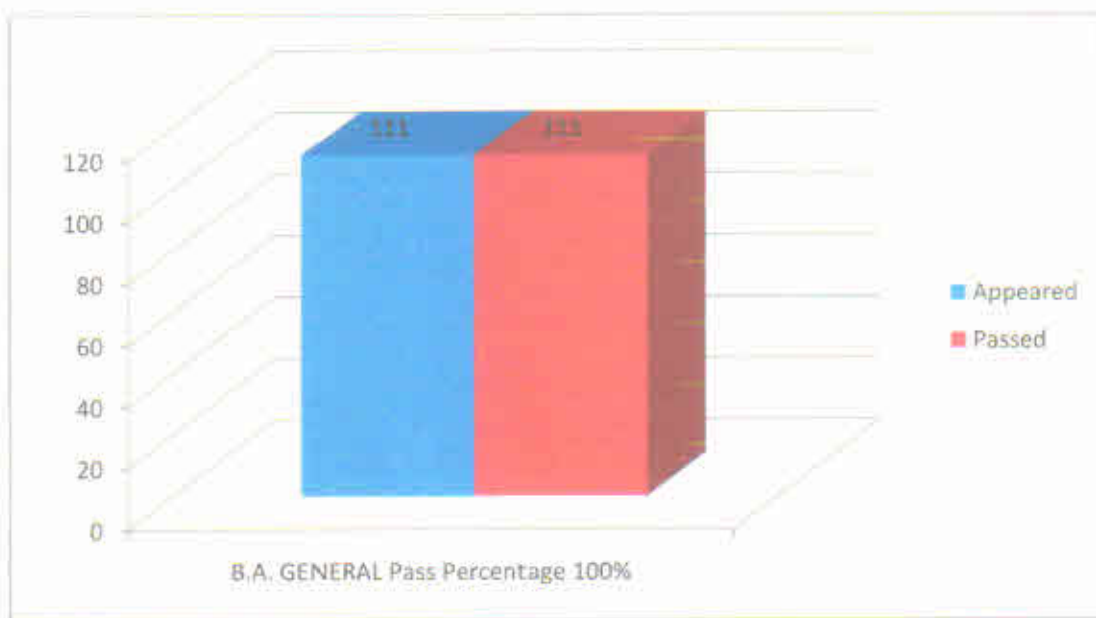

PURBASTHALI COLLEGE

ESTD: 2009

Vill + P.O:-Parulia, Dist:- Burdwan,Pin No-713513

Contact No. 8617647363 / 03454-264666

Email :- purbasthalicollege@gmail.com, Visit us : www.purbasthalicollege.com

RESULT ANALYSIS SESSION- 2020-21

P. Saha
Principal
Purbasthali College
Parulia, Purba Bardhaman