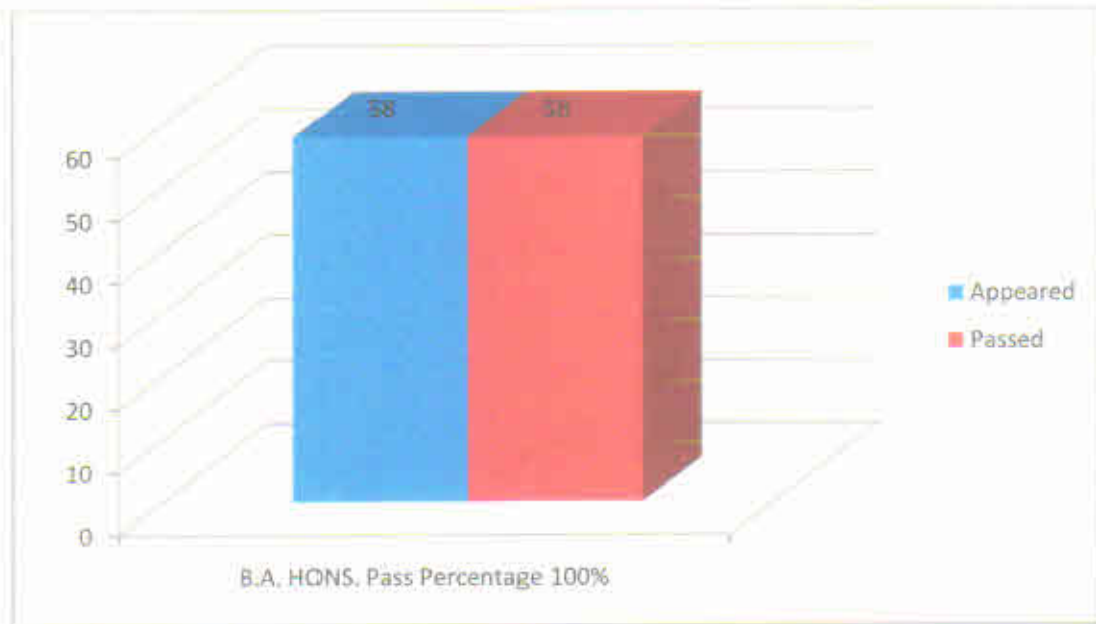

PURBASTHALI COLLEGE

ESTD: 2009

Vill + P.O:-Parulia, Dist:- Burdwan,Pin No-713513

Contact No. 8617647363 / 03454-264666

Email :- purbasthalicollege@gmail.com, Visit us : www.purbasthalicollege.com

RESULT ANALYSIS SESSION- 2020-21

P. Saha
Principal
Purbasthali College
Parulia, Purba Bardhaman